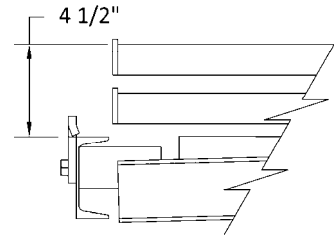

FULL SUPPORT PUSHBACK: SERIES 1 (2&3 DEEP)

- ALL STORAGE POSITIONS ARE LEVEL WITH FULL SUPPORT FOR PALLETS
- 25% TO 50% MORE PALLET SURFACE AREA
- WELDED BED FRAMES – Bed frames are dropped 1"
- NO SPRINGS REQUIRED
- STANDARD SIZES RANGE FROM 36" to 48" WIDE, 40" to 60" DEEP
- MAX WEIGHT 3,000 POUNDS (40" W X 48" D PALLET) , 2,000 POUNDS (48" W X 60" D PALLET)

PBL2-L1 2 Deep level – Full support - picture frame – 2-1/8" HIGH

PBL3-L1 3 Deep level – Full support - picture frame 4-1/2" HIGH

PBL2-L1-3S 2 Deep level – Full support - 3 strut – front to back – 2-1/8" HIGH

PBL3-L1-3S 3 Deep level – Full support - 3 strut – front to back 4-1/2" HIGH

PBL2-L1-BG 2 Deep level – Full support – Bar Grating – 2-1/8" HIGH

PBL3-L1-BG 3 Deep level – Full support – Bar Grating 4-1/2" HIGH

PBL2-L1-WD 2 Deep level – Full support – Wire Deck – 3-1/4" HIGH

PBL3-L1-WD 3 Deep level – Full support – Wire Deck 6-1/4" HIGH

2 Deep

3 Deep

PBL2-L1-WD 2 DEEP LEVEL WIRE DECK

PBL3-L1 3 DEEP LEVEL PICTURE FRAME